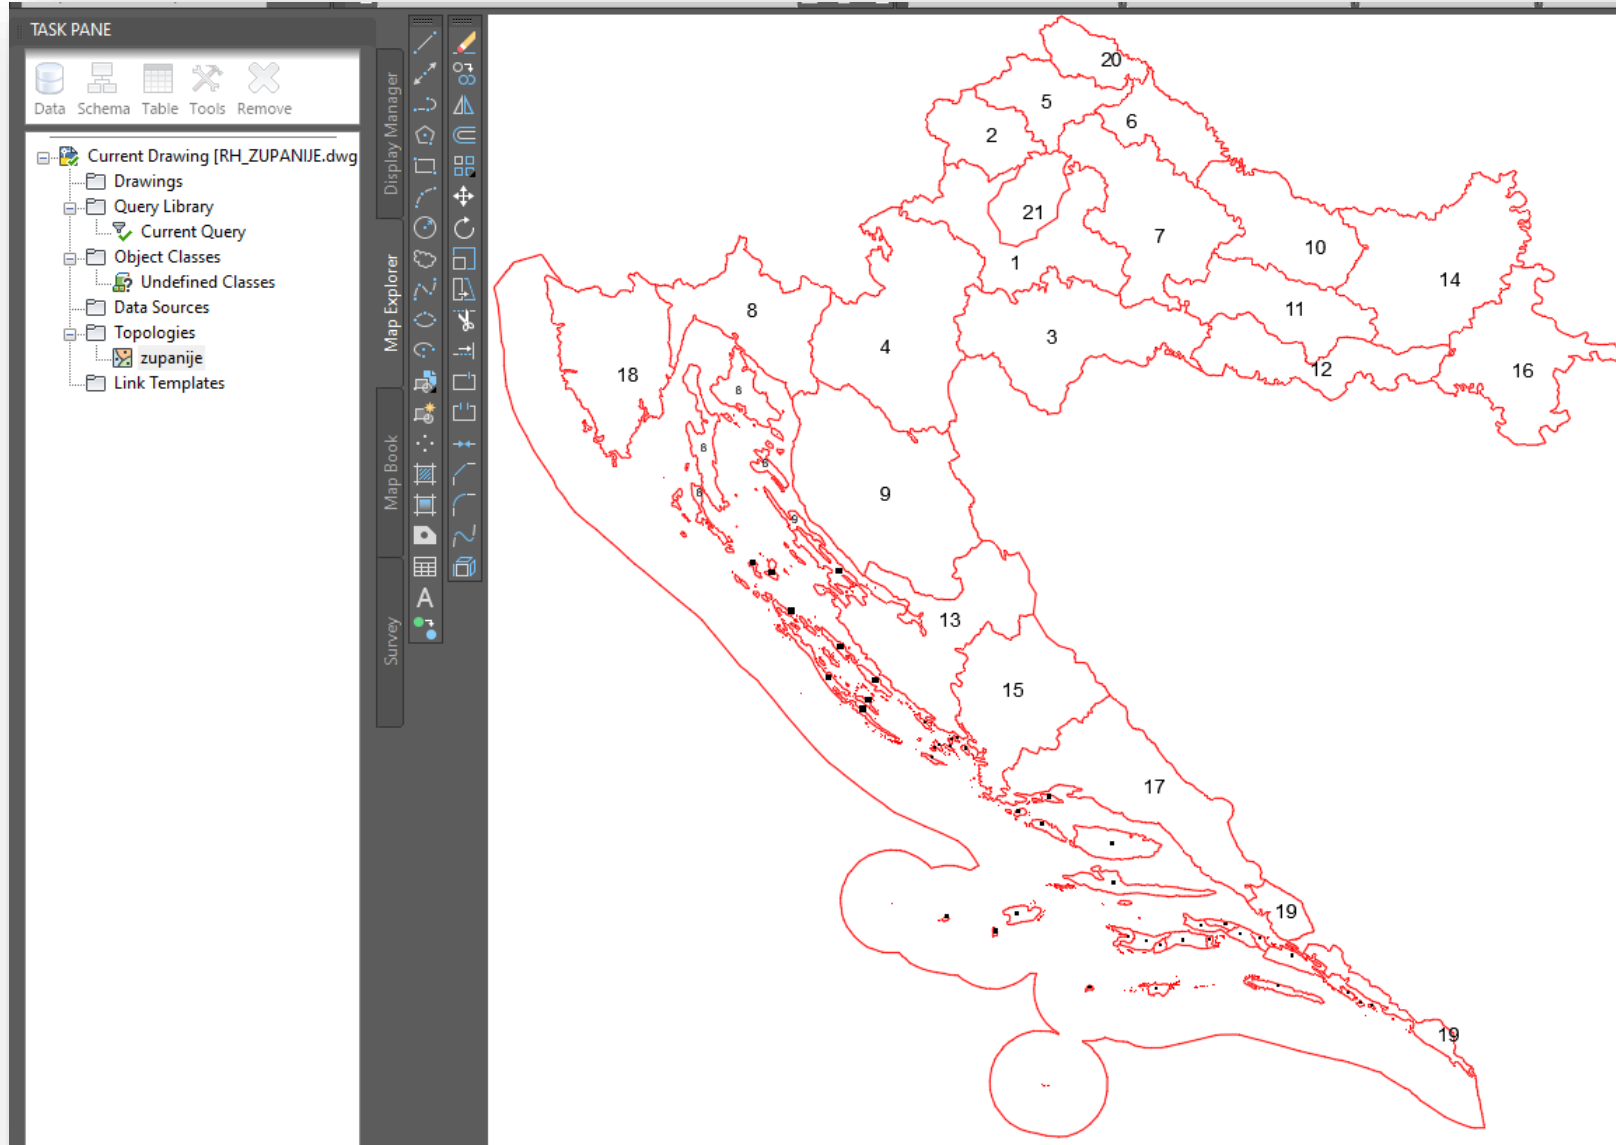

Završni rad

The screenshot displays a GIS application interface. On the left, the 'TASK PANE' contains a tree view of the project structure. The 'Data Sources' folder is highlighted with a red box, showing a sub-folder 'RH_Corona_1' which contains a 'Tables' folder with a table named '"Corona_RH_28"'. Other folders in the tree include 'Drawings', 'Query Library', 'Current Query', 'Object Classes', 'Undefined Classes', 'Topologies', 'zupanije', and 'Link Templates'. The main map area shows a red outline of a region divided into 21 numbered districts (1-21). A coordinate system with X and Y axes is visible in the bottom-left corner of the map area.

TASK PANE

Data Schema Table Tools Remove

Current Drawing [RH_ZUPANIJE]

- Drawings
- Query Library
 - Current Query
- Object Classes
 - Undefined Classes
- Data Sources
 - RH_Corona_1
 - Tables
 - "Corona_RH_28-5-2020"
 - Queries
- Topologies
 - zupanije
- Link Templates
 - zupanije

Record 2 of 22

21 record(s) are linked to 1071 selected object(s).

HIGHLIGHT NONE

Current layer: ŽUPANIJE

Filters	S..	Name	O.	F.	L.	P.	Color	Linetype	Lineweight
All	/	0	☀	☀	☰	☰	white	Continuous	Default
All Us	/	III1	☀	☀	☰	☰	white	Continuous	Default
	/	III2	☀	☀	☰	☰	white	Continuous	Default
	/	III3	☀	☀	☰	☰	white	Continuous	Default
	/	III4	☀	☀	☰	☰	white	Continuous	Default
	/	III5	☀	☀	☰	☰	white	Continuous	Default
	/	III6	☀	☀	☰	☰	white	Continuous	Default
	/	III7	☀	☀	☰	☰	white	Continuous	Default
	/	III8	☀	☀	☰	☰	white	Continuous	Default
	/	III9	☀	☀	☰	☰	white	Continuous	Default
	/	III10	☀	☀	☰	☰	white	Continuous	Default
	/	III11	☀	☀	☰	☰	white	Continuous	Default
	/	III12	☀	☀	☰	☰	white	Continuous	Default
	/	III13	☀	☀	☰	☰	white	Continuous	Default
	/	III14	☀	☀	☰	☰	white	Continuous	Default
	/	III15	☀	☀	☰	☰	white	Continuous	Default

Boxed Symbols

Size X: 5.0000 Size Y: 5.0000 Offset: 2.5000

Labels

Size: 5.0000 Style: Standard Offset: 2.5000

OK Cancel Help

1. VPORTS

Koronavirus u RH

Analiza zaraženih koronavirusom
po županijama 1.3.2020.