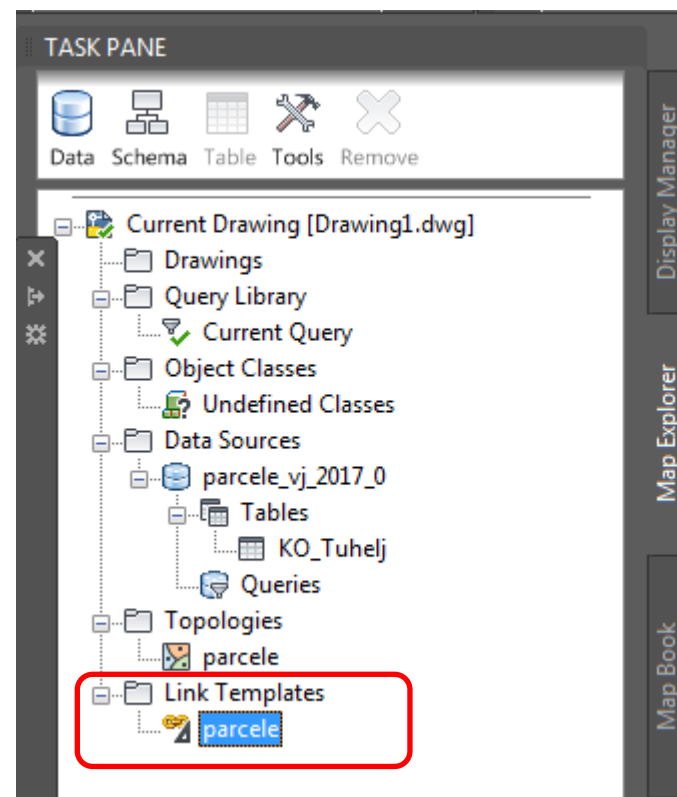

Define Link Template