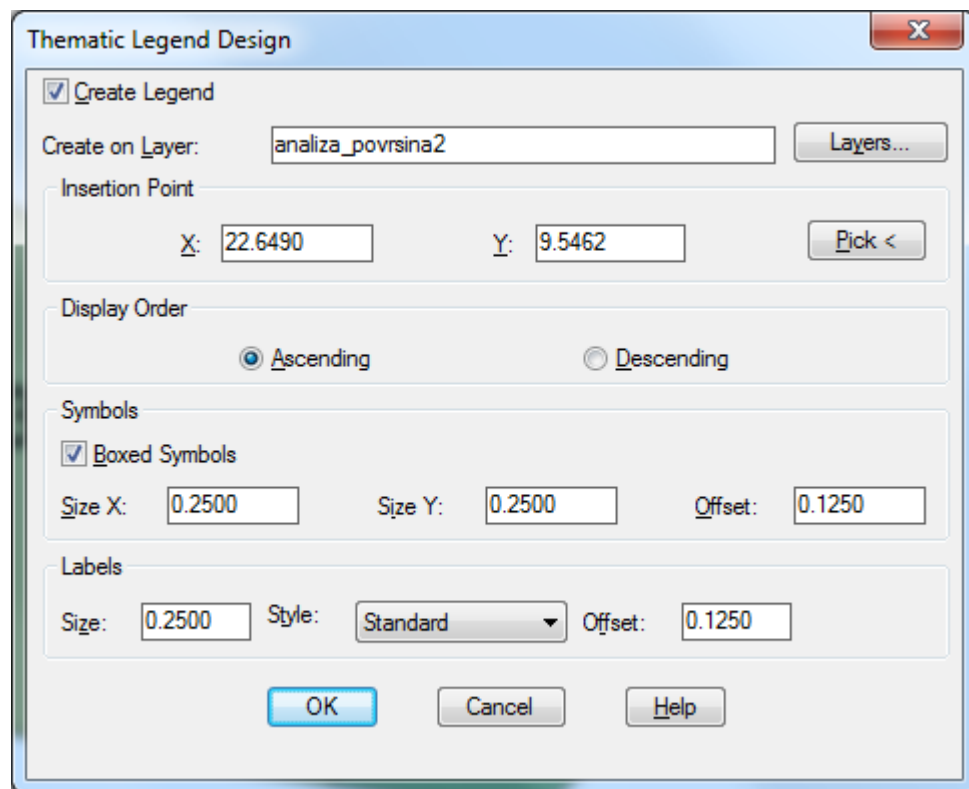

Legenda

- P 0 - 300 m²
- P 300-400 m²
- P 400-500 m²
- P 500-600 m²