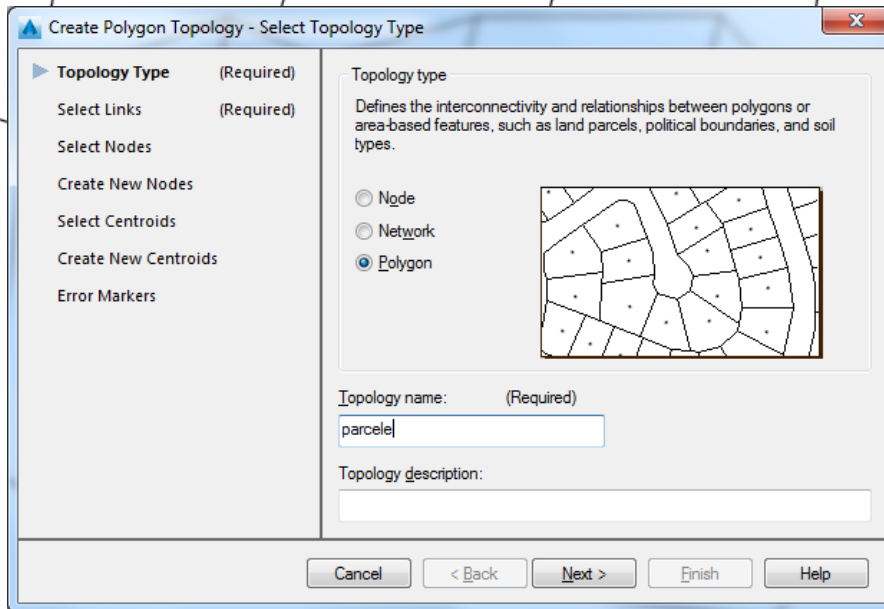

Topology Thematic Query

Analiza parcela po površini

Armando Slaviček

Create Polygon Topology

Baza podataka – kreiranje baze

The screenshot shows the Microsoft Access interface for a database named 'parcele_vj_2017 : Baza podataka (format datoteke Access 2000)'. The 'Alati tablice' ribbon is active, displaying various tools for table design. The 'KO_Tuhelj' table is open in Design View, showing the following fields:

Naziv polja	Vrsta podataka	Opis
ID	Samonumeriranje	
broj_kc	Tekst	
Prezime	Tekst	
Kultura	Tekst	
Povrsina	Broj	

The 'Povrsina' field is highlighted with a red box. Below the table, the 'Svojstva polja' (Field Properties) pane is visible, showing the 'Općenito' tab with the following settings:

Baza podataka

The screenshot shows the Microsoft Access interface for a database named 'parcele_vj_2017 : Baza podataka (format datoteke Access 2000)'. The 'Alati tablice' (Table Tools) ribbon is active, showing various options for table manipulation. The 'KO_Tuhelj' table is displayed in Datasheet view. The 'Povrsina' column is highlighted with a red box.