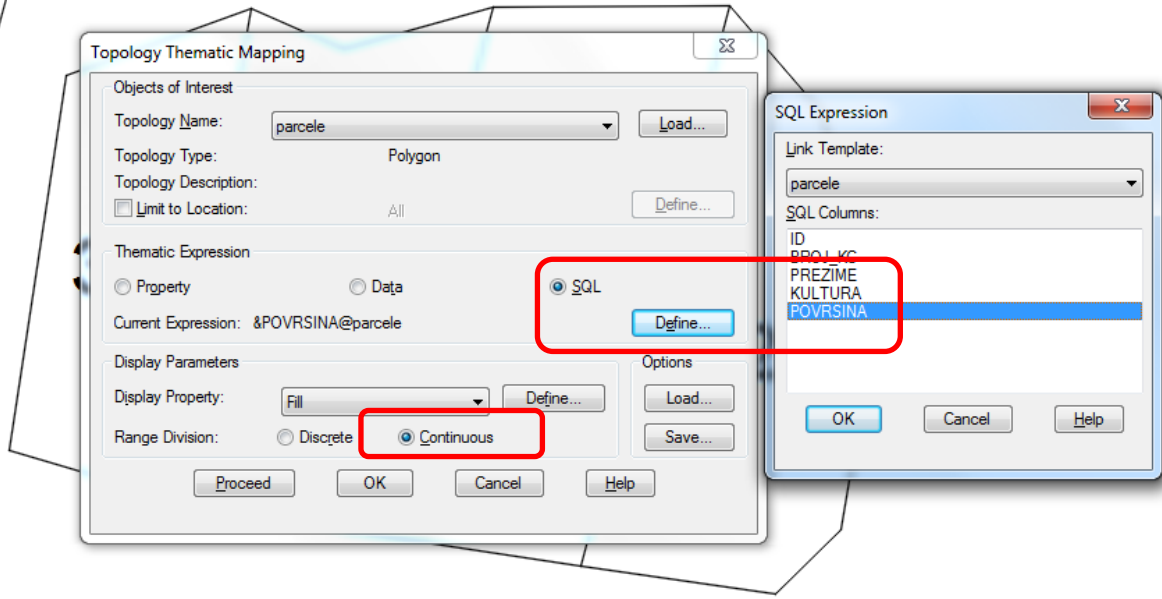

Baza podataka

The screenshot shows the Microsoft Access interface for a database named 'parcele_vj_2017 : Baza podataka (format datoteke Access 2000)'. The 'Alati tablice' (Table Tools) ribbon is active, showing various options for table manipulation. The 'KO_Tuhelj' table is displayed in Datasheet view. The 'Povrsina' column is highlighted with a red box.

Define Link Template

Map Drafting – Query – Topology Thematic Query

Define

Thematic Display Options

Display Property: Fill
Thematic Expression: &POVRSINA@parcele
Number of Ranges: 4

Distribution

Range	Pattern	Sc1	Ang	Color	Value
1	SOLID	1.0000	0	43	300.00
2	SOLID	1.0000	0	63	400.00
3	SOLID	1.0000	0	83	500.00
4	SOLID	1.0000	0	103	600.00