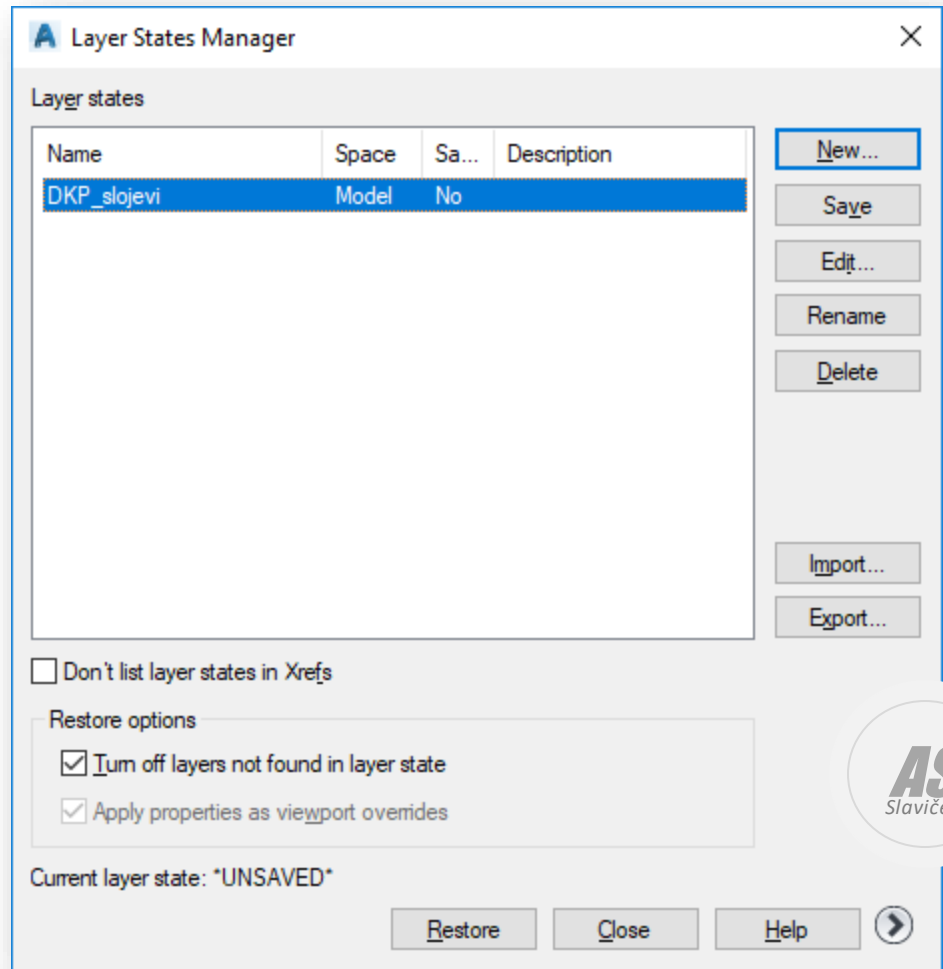

# Layer States Manager

Konstruiraj parcele  
prema zadanoj skici br. 5

19.30 15.30

3233 3234

17.30 14.30

AS  
Slaviček

\*\*\*\* System Variable Changed \*\*\*\*  
X 1 of the monitored system variables has changed from the preferred value. Use SYSVARMONITOR command to view changes.  
Type a command