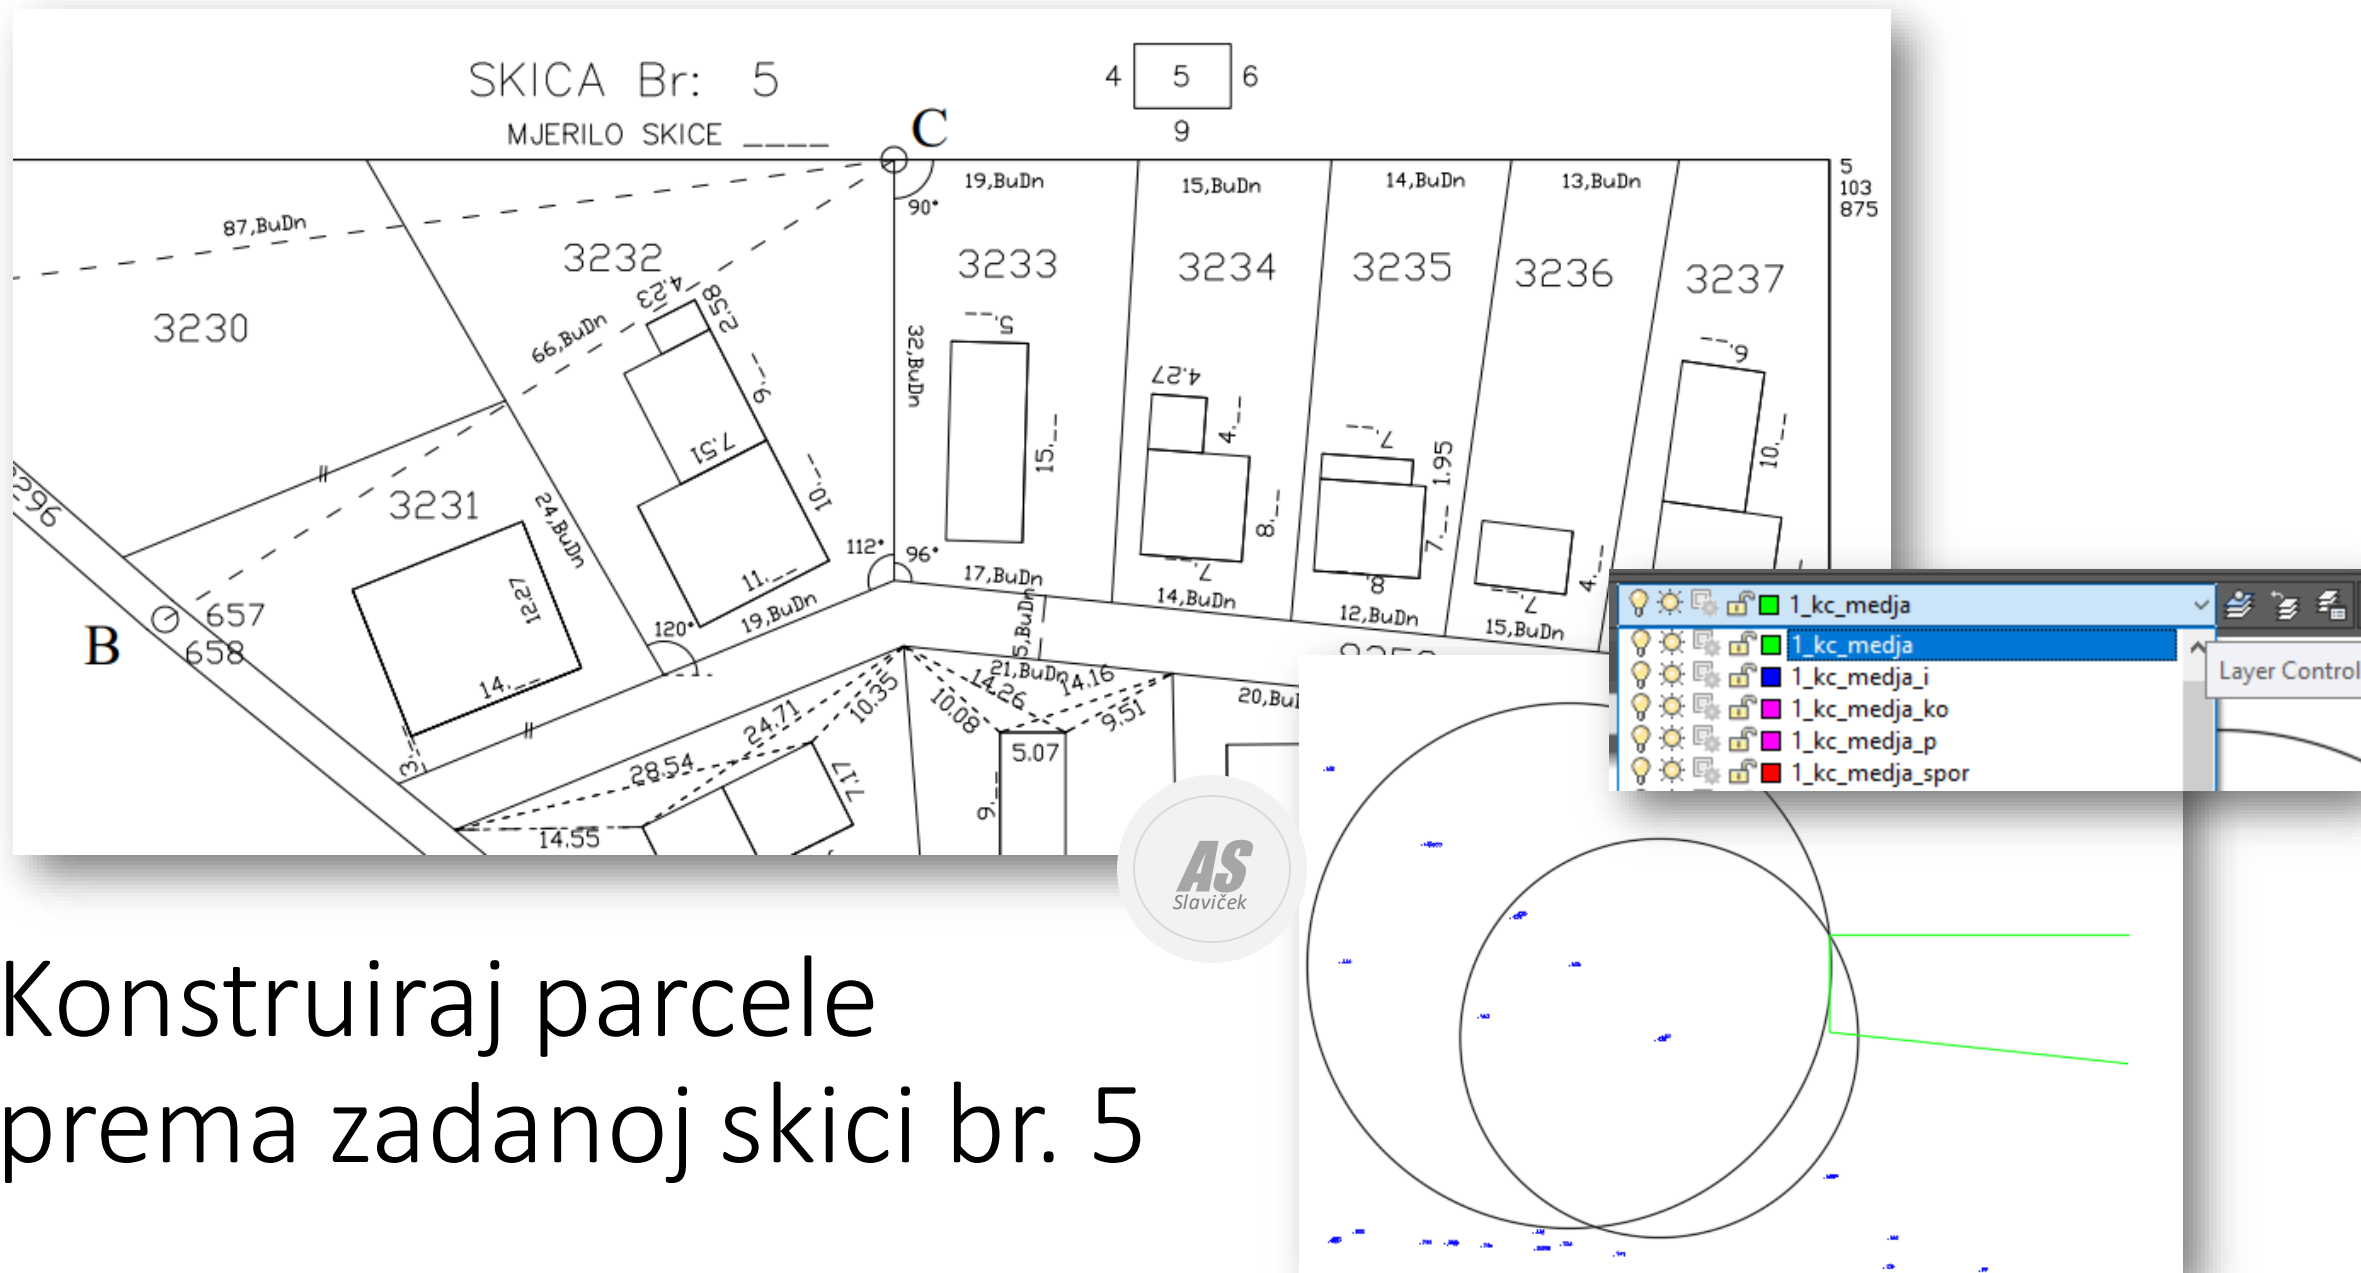

# Layer States Manager

Konstruiraj parcele  
prema zadanoj skici br. 5

19.30 15.30

3233 3234

17.30 14.30

AS  
Slaviček

\*\*\*\* System Variable Changed \*\*\*\*  
X 1 of the monitored system variables has changed from the preferred value. Use SYSVARMONITOR command to view changes.  
Type a command