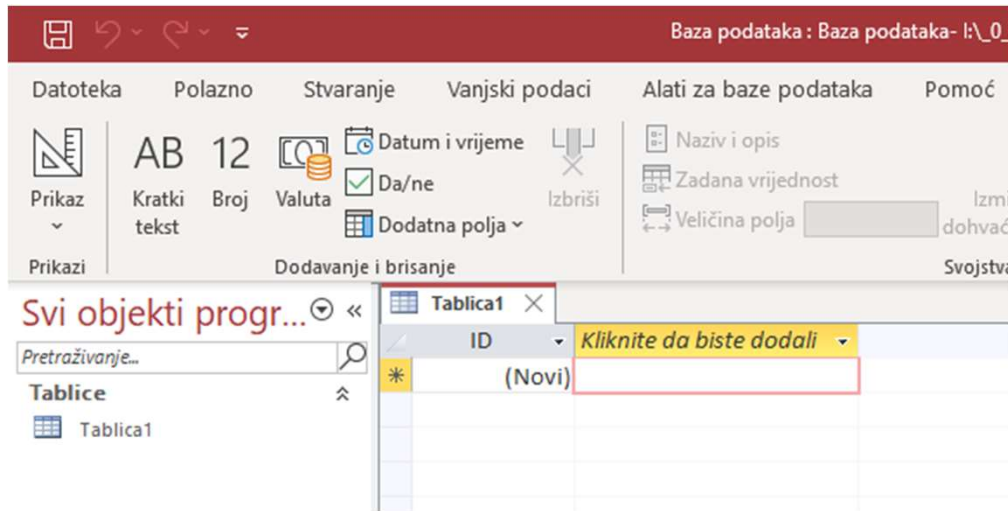

Prikaz dizajna