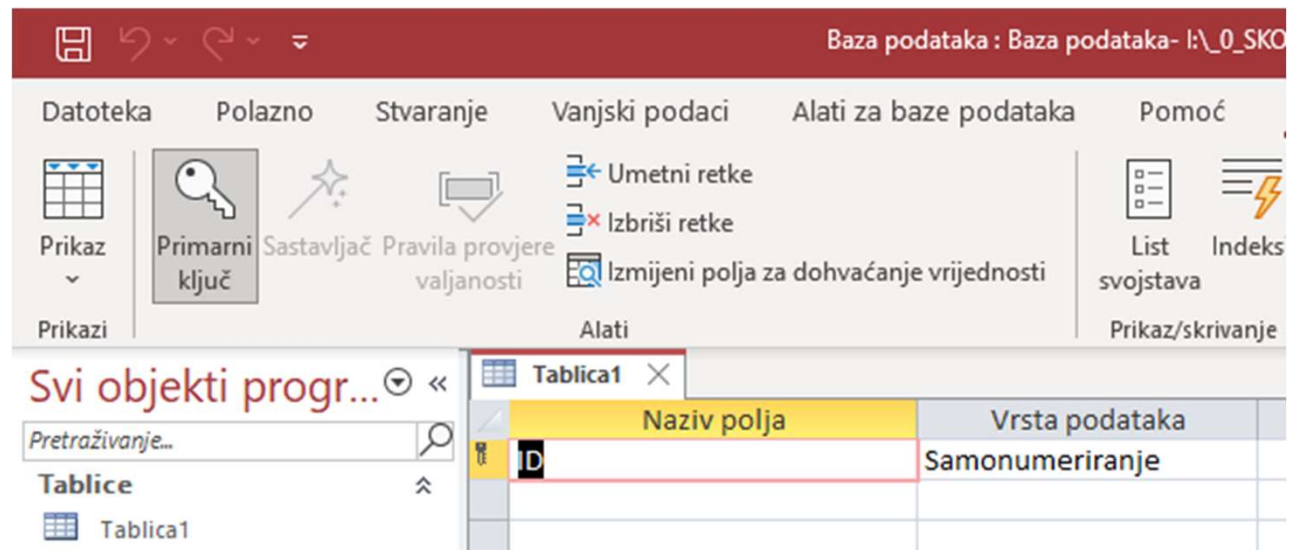

Prikaz dizajna